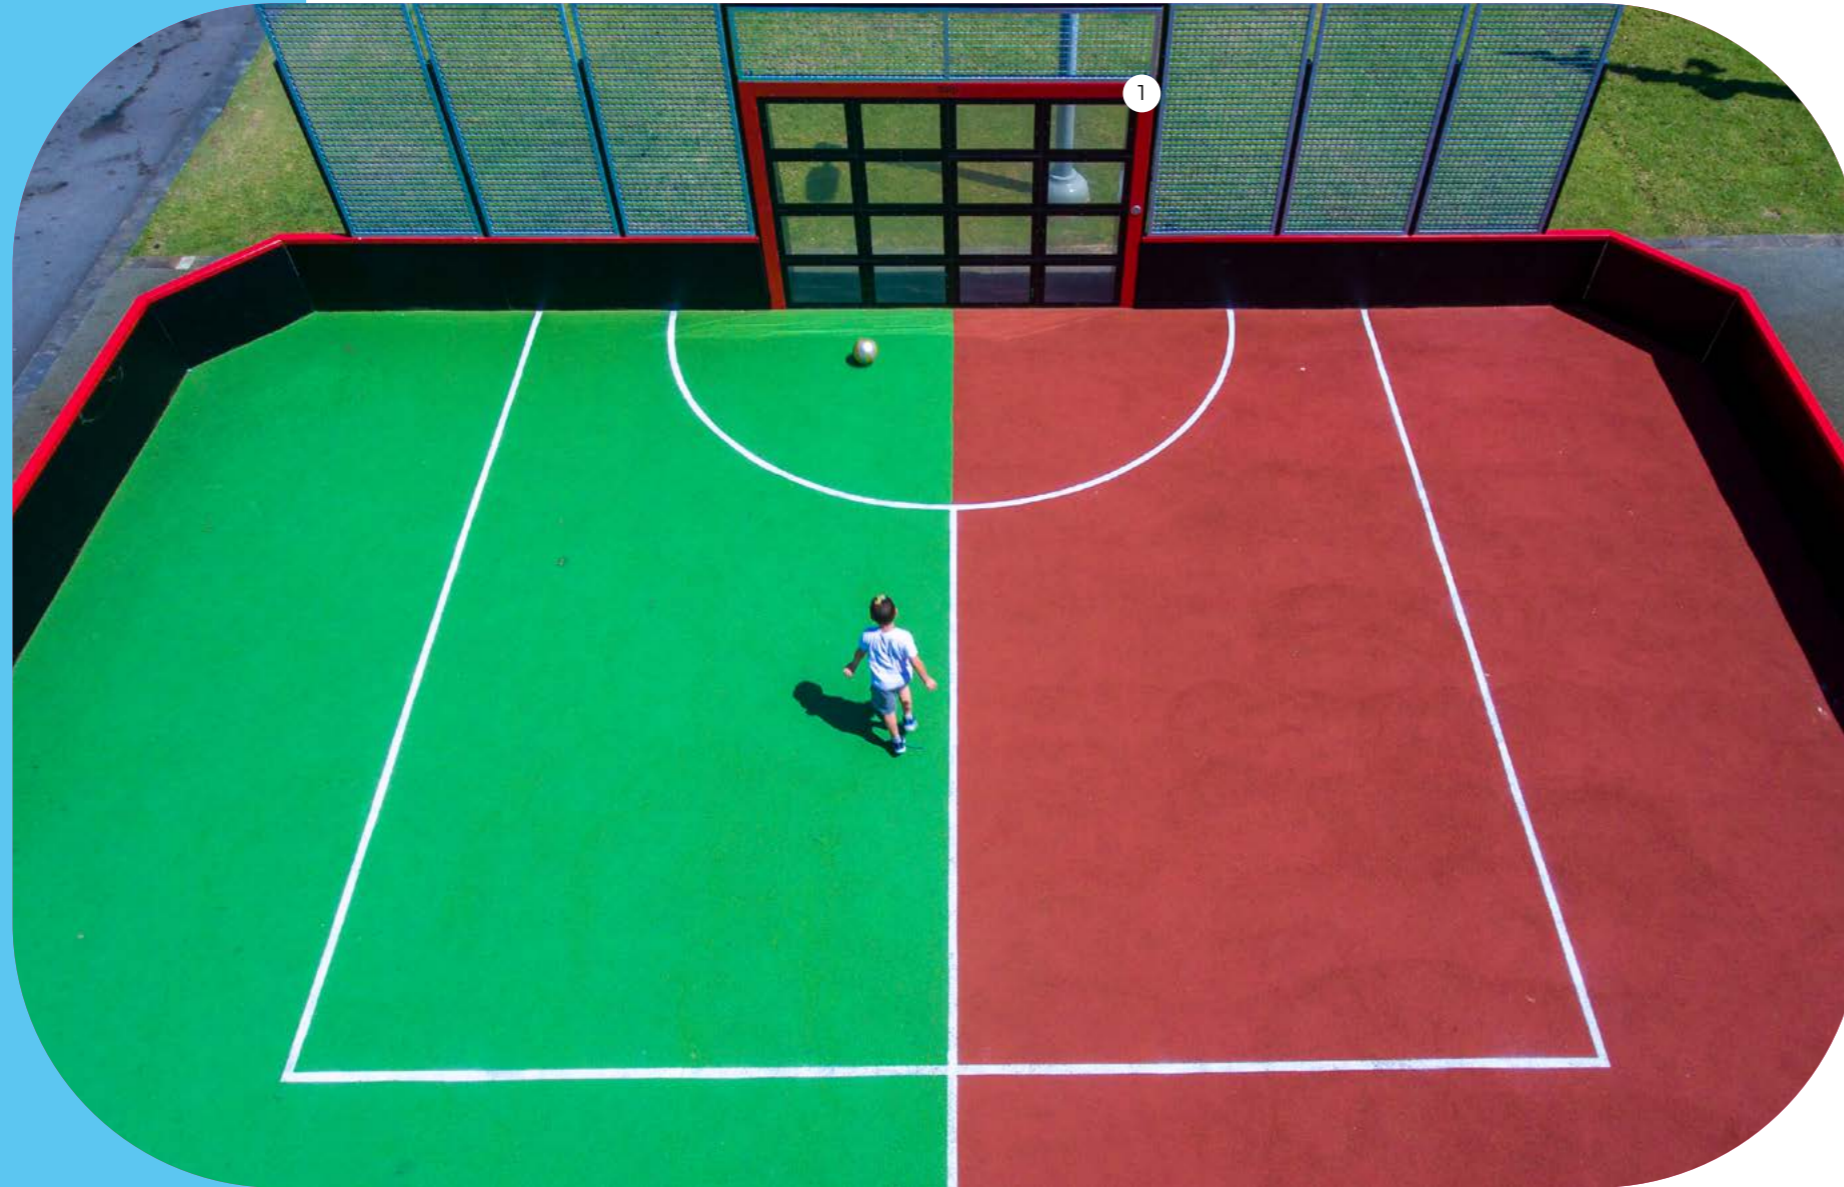

Lappset Sutu

Sutu is an interactive playset like no other, combining advanced technology with intuitive and easy-to-use game designs. The Sutu is perfect for professional athletes looking to hone their skills and for children who want a fun leisure activity. Ideal for public areas, commercial venues, or even football & sports associations looking to improve the skills of their players at any level, Sutu's extensive library offers challenging games that boost agility, speed, and accuracy.

The ball wall contains 16 illuminated LED panels powered by vibration sensors; this innovative solution gives you more than football-try tennis or handball too! Whether it's beginner-level fun or advanced challenges, everyone will love playing with Sutu - so let loose and breathe in some fresh air while having tons of fun at the same time.

- 1 Loudspeakers for multi-directional game feedback
- 2 Choose a game (Push and play!)
- 3 Vandalism-proof LED panels
- 4 Powder-coated steel construction (different colors possible)
- Ⓜ Internet connection for service, new games and updates