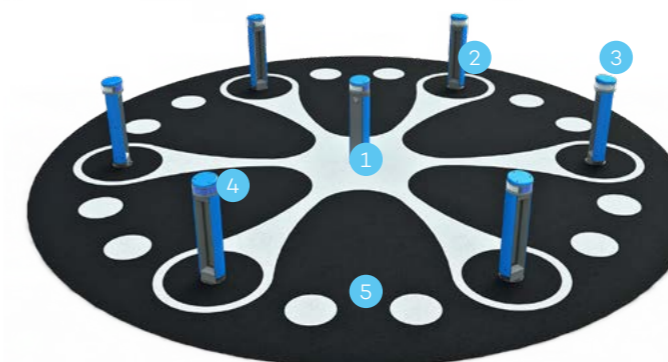

Lappset Memo

With Memo, playground fun has been taken to the next level! This amazing interactive playset offers players an exciting gaming experience that is both stimulating and educational. The Memo is pedagogically valuable playground equipment that challenges children and young people. It has various educational games at its disposal so children can learn while having fun!

Featuring seven pillars equipped with 360° LED touch screens showing minimalistic arcade-like visuals, this modern equipment can be used indoors or outdoors for hours of entertaining exploration. Plus, its games have hidden benefits like

encouraging social skills such as teamwork and supporting healthier habits by assessing physical movements - perfect for all ages!

Children love exploring and playing, so it's no surprise that Memo has become such a hit. It's perfect for schools and kindergartens but also family entertainment locations, retail stores, and municipalities.

[Click here](#) to read more about the Memo possibilities with the Lappset Outdoor Classroom.