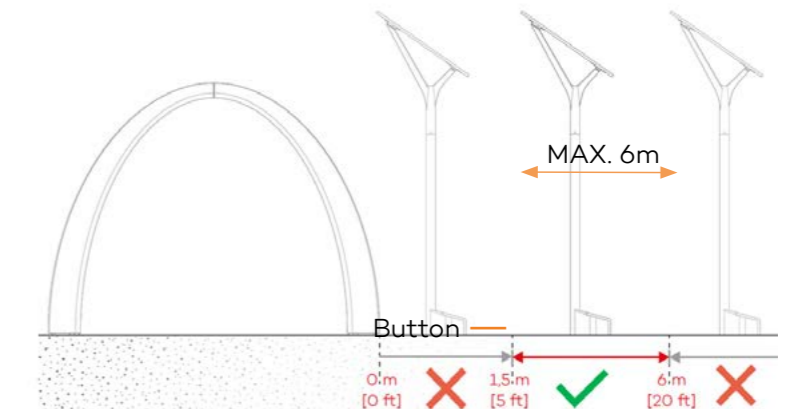

Distance to the interactive device

The best features

- ✓ Network independent solution for your interactive sports and play equipment
- ✓ It's free! Once the Lappset Solar is installed, the costs are zero, thanks to the sun
- ✓ Online battery control through the My Yalp platform
- ✓ It's safe! Only low voltage is used
- ✓ Turnkey: no questions about who arranges the necessary electricity
- ✓ Easy installation: less digging and less cable