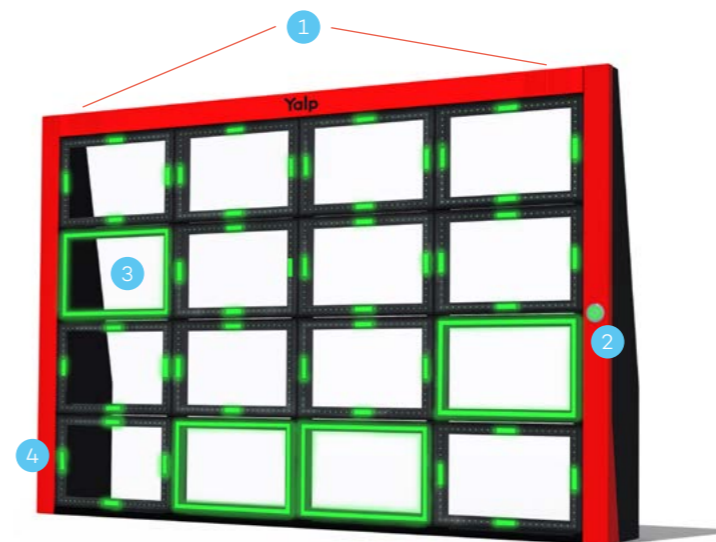

Lappset Sutu

Sutu is an interactive playset like no other, combining advanced technology with intuitive and easy-to-use game designs. The Sutu is perfect for professional athletes looking to hone their skills and for children who want a fun leisure activity. Ideal for public areas, commercial venues, or even football & sports associations looking to improve the skills of their players at any level, Sutu's extensive library offers challenging games that boost agility, speed, and accuracy.

The ball wall contains 16 illuminated LED panels powered by vibration sensors; this innovative solution gives you more than football-try tennis or handball too! Whether it's beginner-level fun or advanced challenges, everyone will love playing with Sutu - so let loose and breathe in some fresh air while having tons of fun at the same time.