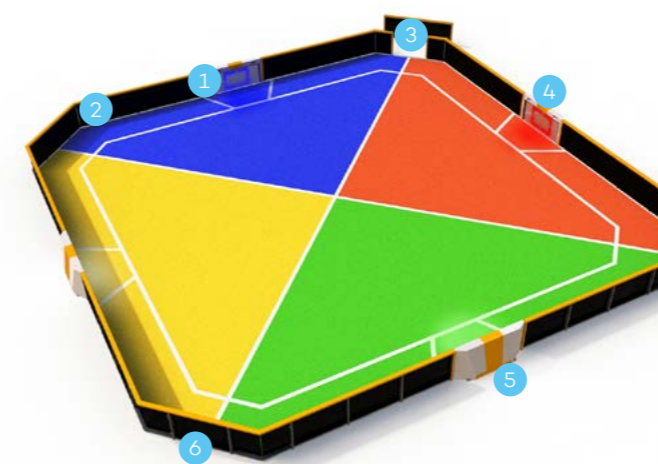

Lappset Toro

With the Toro, players and athletes are in for a treat! This colorful interactive sports arena offers an intense game that keeps everyone on their toes. The compact space creates plenty of contact with the ball, and sloping corners plus four goals per side keep each player engaged from start to finish. We designed it specifically to challenge athletes while still having fun - because who says training can't be enjoyable too?

With fast-paced action, tactical plays, and reactive skills required, there's no doubt you'll leave every playing session feeling like your physical ability has been pushed further than ever before.

The Toro sports arena is perfect for municipalities, sports facilities, schools, family entertainment centers - and more!

Take your classic sports field, arena, or playground to the next level with Toro! It'll transform any area into an intense experience with just four interactive goals. So energize your game space in a flash - perfect for those looking to add something special without taking up too much space. Get ready for maximum engagement!