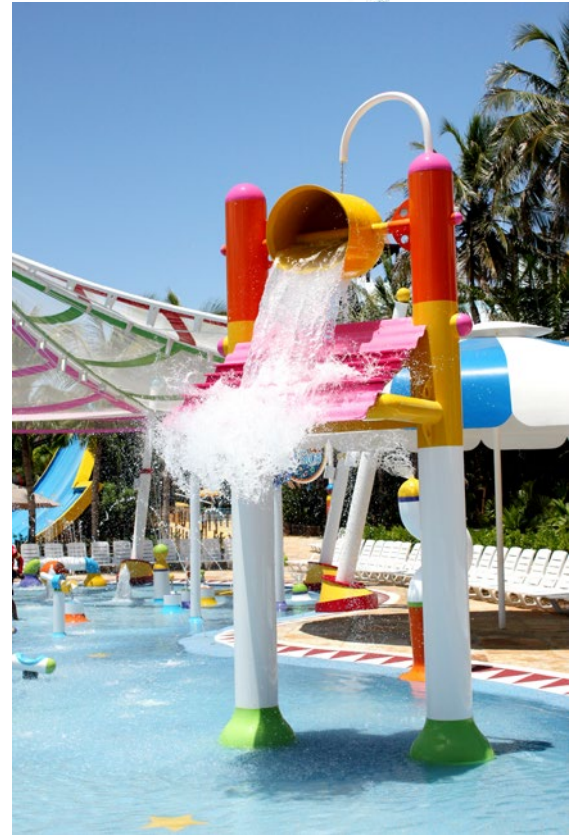

The art of aquatic play

50-12 Innovator Ave. Stouffville, Ontario. L4A 0Y2
Canada 1 905 649 5047 | 1 866 833 8580
info@watertoys.com www.watertoys.com

© copyright 2021